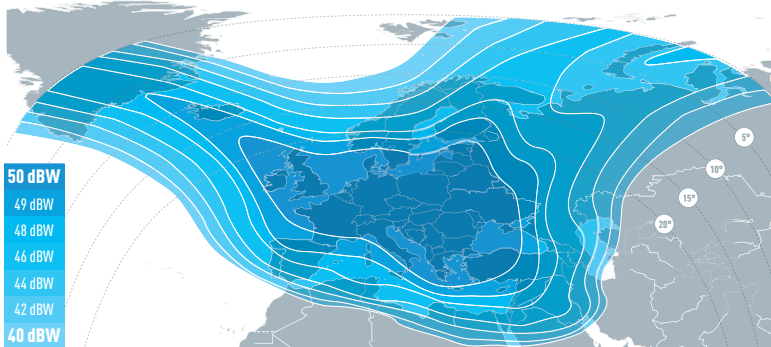

A second regional footprint over Madagascar and Indian Ocean islands serves the Canal+ Overseas, Parabole Réunion and Orange platforms as well as France Télévisions to support digital switchover in Reunion Island and Mayotte.

Over 12 million homes in Central Europe and 500,000 in Indian Ocean islands are equipped to receive broadcast services from Eutelsat's 16° East neighbourhood.

Ku-band Africa Downlink Coverage

SATELLITE EUTELSAT 16A

Ku-band Europe A Downlink Coverage

Ku-band Europe B Downlink Coverage

Ka-band Europe C Downlink Coverage

KEY MARKETS

- CENTRAL/EASTERN EUROPE
- INDIAN OCEAN
- NORTH AFRICA
- SUB-SAHARAN AFRICA
- MIDDLE EAST