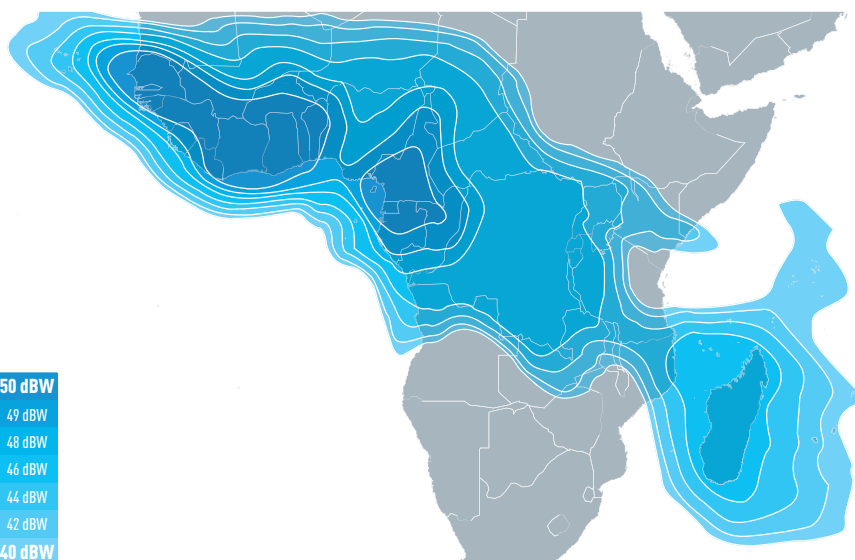

Ku-band Africa Downlink Coverage