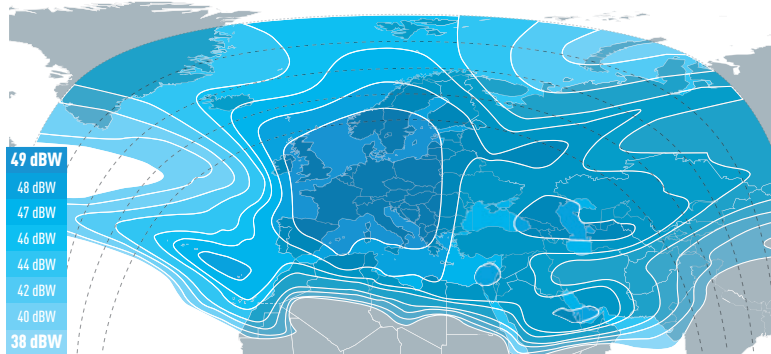

SATELLITE EUTELSAT 16A

Ku-band Europe A Downlink Coverage