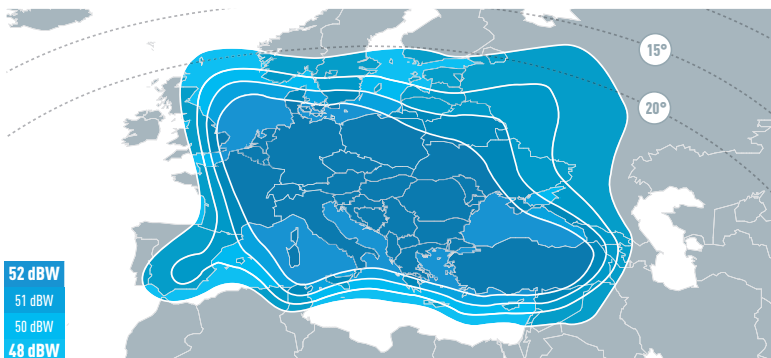

A second regional footprint over Madagascar and Indian Ocean islands serves the Canal+ Overseas, Parabole Réunion and Orange platforms as well as France Télévisions to support digital switchover in Reunion Island and Mayotte.

Over 12 million homes in Central Europe and 500,000 in Indian Ocean islands are equipped to receive broadcast services from Eutelsat's 16° East neighbourhood.

Ku-band Africa Downlink Coverage

SATELLITE EUTELSAT 16A

Ku-band Europe A Downlink Coverage

Ku-band Europe B Downlink Coverage

Ka-band Europe C Downlink Coverage

KEY MARKETS

- CENTRAL/EASTERN EUROPE
- INDIAN OCEAN
- NORTH AFRICA
- SUB-SAHARAN AFRICA
- MIDDLE EAST