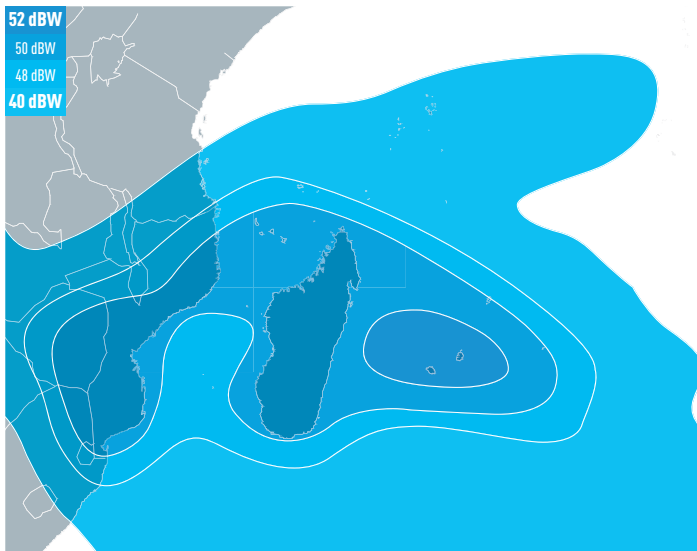

SATELLITE EUTELSAT 16A

HIGH POWER CAPACITY FOR BROADCAST AND TELECOMS

Ku-band South-East Africa Downlink Coverage

Through its configuration of Ku and Ka-band transponders, the powerful EUTELSAT 16A satellite provides capacity for broadcasting and telecom/data services.

High-power footprints of Central Europe and Indian Ocean islands support digital video broadcasting markets, while coverage of Africa stretching from Senegal to South Africa serves broadcast, data and telecom markets for SOHOs, SMEs and consumers in western and central Africa.

16° East is the leading broadcast position for Central and Eastern Europe, with extensive coverage of the CEE region, stretching across western Europe to reach expat communities. Pay-TV platforms using EUTELSAT 16A include SBB, Digitalb, Max TV and Tring.

Ku-band Europe A Downlink Coverage

Ku-band Europe B Downlink Coverage

Ka-band Europe C Downlink Coverage

KEY MARKETS

- CENTRAL/EASTERN EUROPE
- INDIAN OCEAN
- NORTH AFRICA
- SUB-SAHARAN AFRICA
- MIDDLE EAST