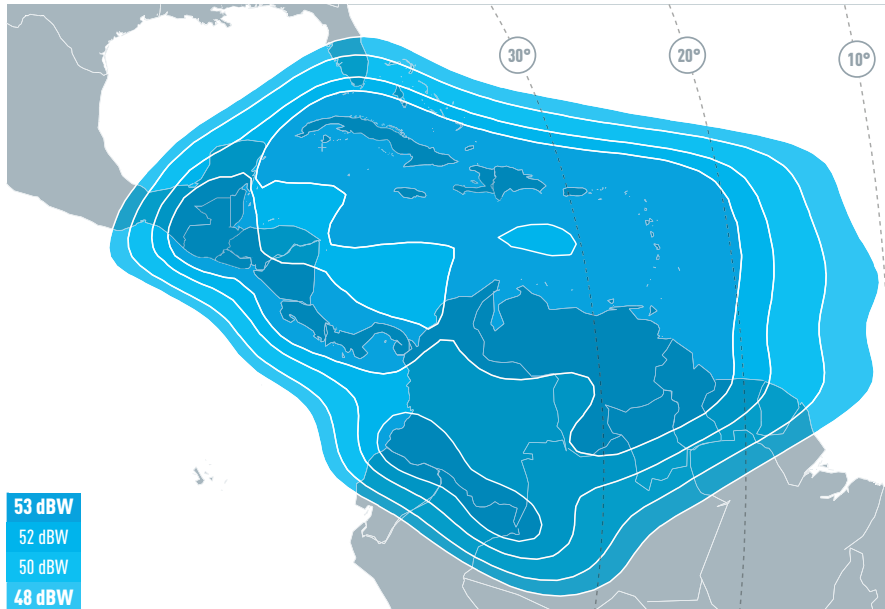

SATELLITE EUTELSAT 117 WEST B

Ku-band 5 Central America downlink coverage