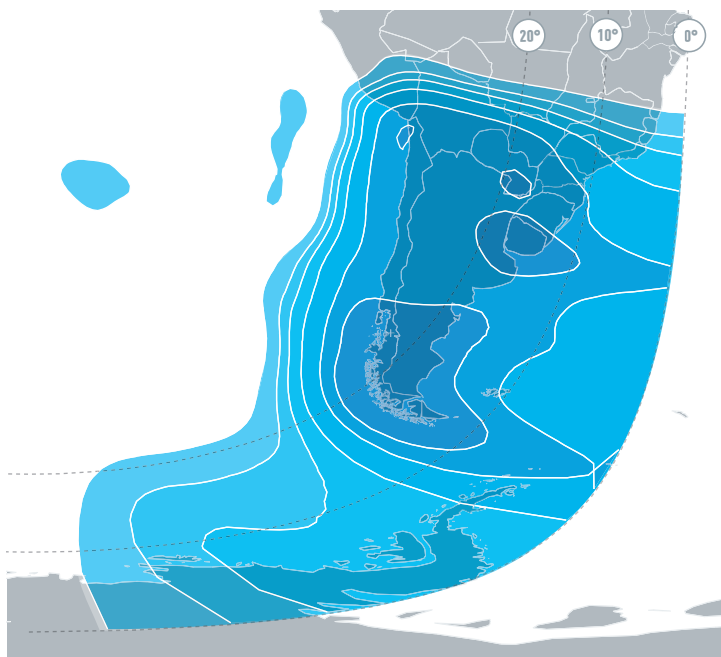

Ku-band 6 Southern Cone downlink coverage

KEY MARKETS

- → MEXICO
- → CENTRAL AMERICA AND CARIBBEAN
- → ANDEAN REGION
- → SOUTH AMERICA

KEY SERVICES

- → DTH/DTT
- → VIDEO DISTRIBUTION
- → DATA
- → GOVERNMENT SERVICES

SATELLITE MANUFACTURER

BOEING DEFENSE AND SPACE

LAUNCH DATE

15/06/2016

PROJECTED LIFETIME

> 15 YEARS

ORBITAL POSITION

117 DEGREES WEST

FREQUENCIES

C-band, Ku-band

What can we do for you? Please visit
www.eutelsat.com/enquiries

eutelsat
Infinite connectivity