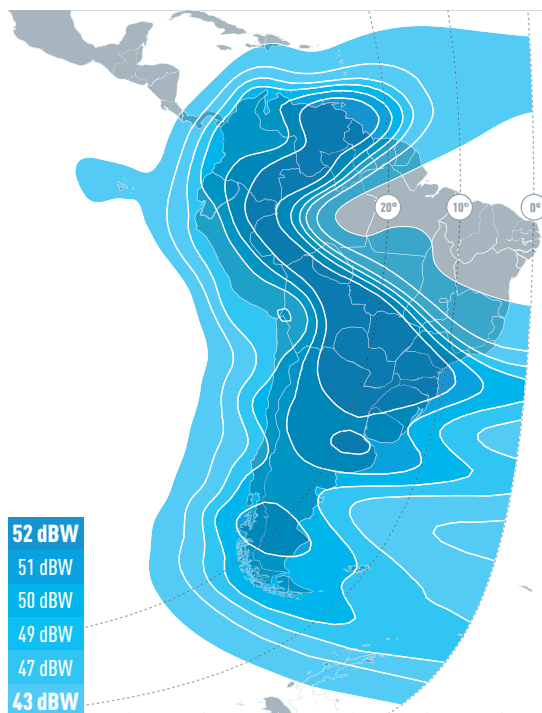

SATELLITE EUTELSAT 117 WEST B

POWERFUL REGIONAL CAPACITY FOR THE AMERICAS

Ku-band 1 Mexico downlink coverage

Ku-band 3 South America downlink coverage

A new multi-satellite neighbourhood

The EUTELSAT 117 West B satellite offers four regional Ku-band beams with exceptional coverage of Mexico, Central America and the Caribbean, the Andean region and the Southern Cone.

Co-located with EUTELSAT 117 West A, the satellite strengthens DTH and DTT video capacities at 117° West, the new multi-satellite neighbourhood which is already used by Millicom's Tigo Star, Stargroup and Televisa.

EUTELSAT 117 West B also offers key services to telecom operators and government service providers in Latin America, and features a new-generation WAAS (Wide Area Augmentation System) payload operated by Raytheon as prime contractor for the U.S. Federal Aviation Administration (FAA), which will go live in 2018.