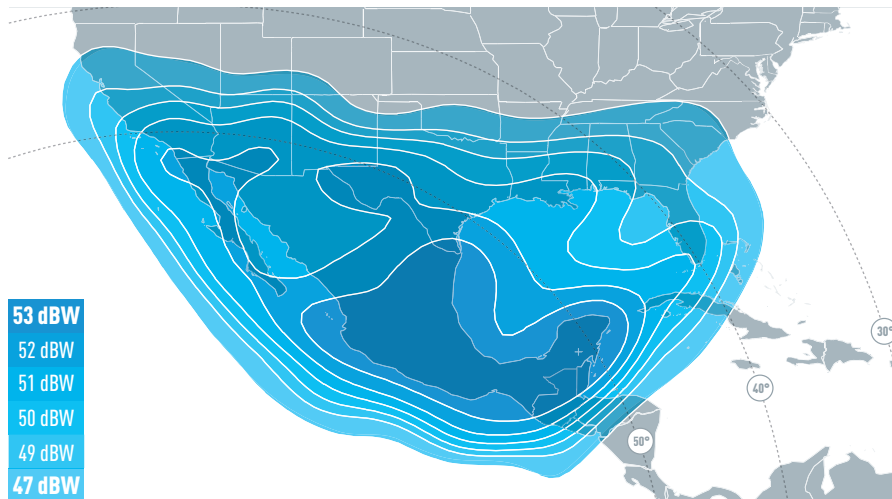

SATELLITE EUTELSAT 117 WEST B

POWERFUL REGIONAL CAPACITY FOR THE AMERICAS

Ku-band 1 Mexico downlink coverage

Ku-band 3 South America downlink coverage

A new multi-satellite neighbourhood

The EUTELSAT 117 West B satellite offers four regional Ku-band beams with exceptional coverage of Mexico, Central America and the Caribbean, the Andean region and the Southern Cone.

Co-located with EUTELSAT 117 West A, the satellite strengthens DTH and DTT video capacities at 117° West, the new multi-satellite neighbourhood which is already used by Millicom's Tigo Star, Stargroup and Televisa.

EUTELSAT 117 West B also offers key services to telecom operators and government service providers in Latin America, and features a new-generation WAAS (Wide Area Augmentation System) payload operated by Raytheon as prime contractor for the U.S. Federal Aviation Administration (FAA), which will go live in 2018.